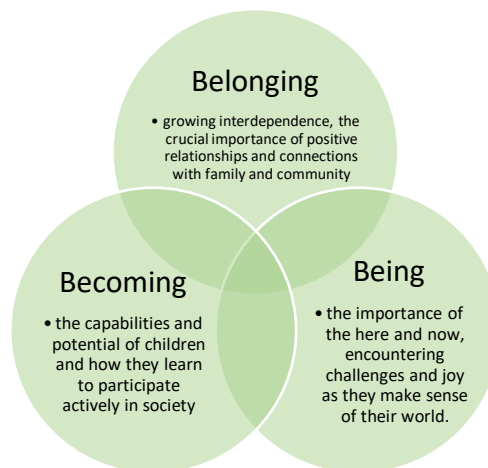

Greenheart Senior Appointments

We would like to introduce the following new Head teachers to our Academies. We know that our communities will welcome and support them in continuing the good work and success that has been achieved to date.

Christa Stokes – Head Teacher at The Orchards Primary Academy

Darren Mann – Head Teacher at Fairway Primary Academy

Andrew Byrne – Head Teacher at Tame Valley Primary Academy

Sarah Yates – Head of School at Pye Green Primary Academy

Local Advisory Committees

If you would like to play a more active role in supporting and challenging the Leadership teams across the partnership, as well as contributing to future development of the partnership then please see your Head teacher to express an interest in joining the Trust Local Advisory Committee. The committees generally meet once a term and you are able to attend the meeting either online or in person, whichever is more convenient for you.

Our Academies and our Vision – Our family of Primary Academies who work closely together and who make up our partnership

ALBERT BRADBEER PRIMARY ACADEMY in Longbridge	EDGAR STAMMERS PRIMARY ACADEMY in Walsall	FAIRWAY PRIMARY ACADEMY in Kings Norton	FEATHERSTONE PRIMARY ACADEMY in Featherstone	WOODHOUSE PRIMARY ACADEMY in Quinton